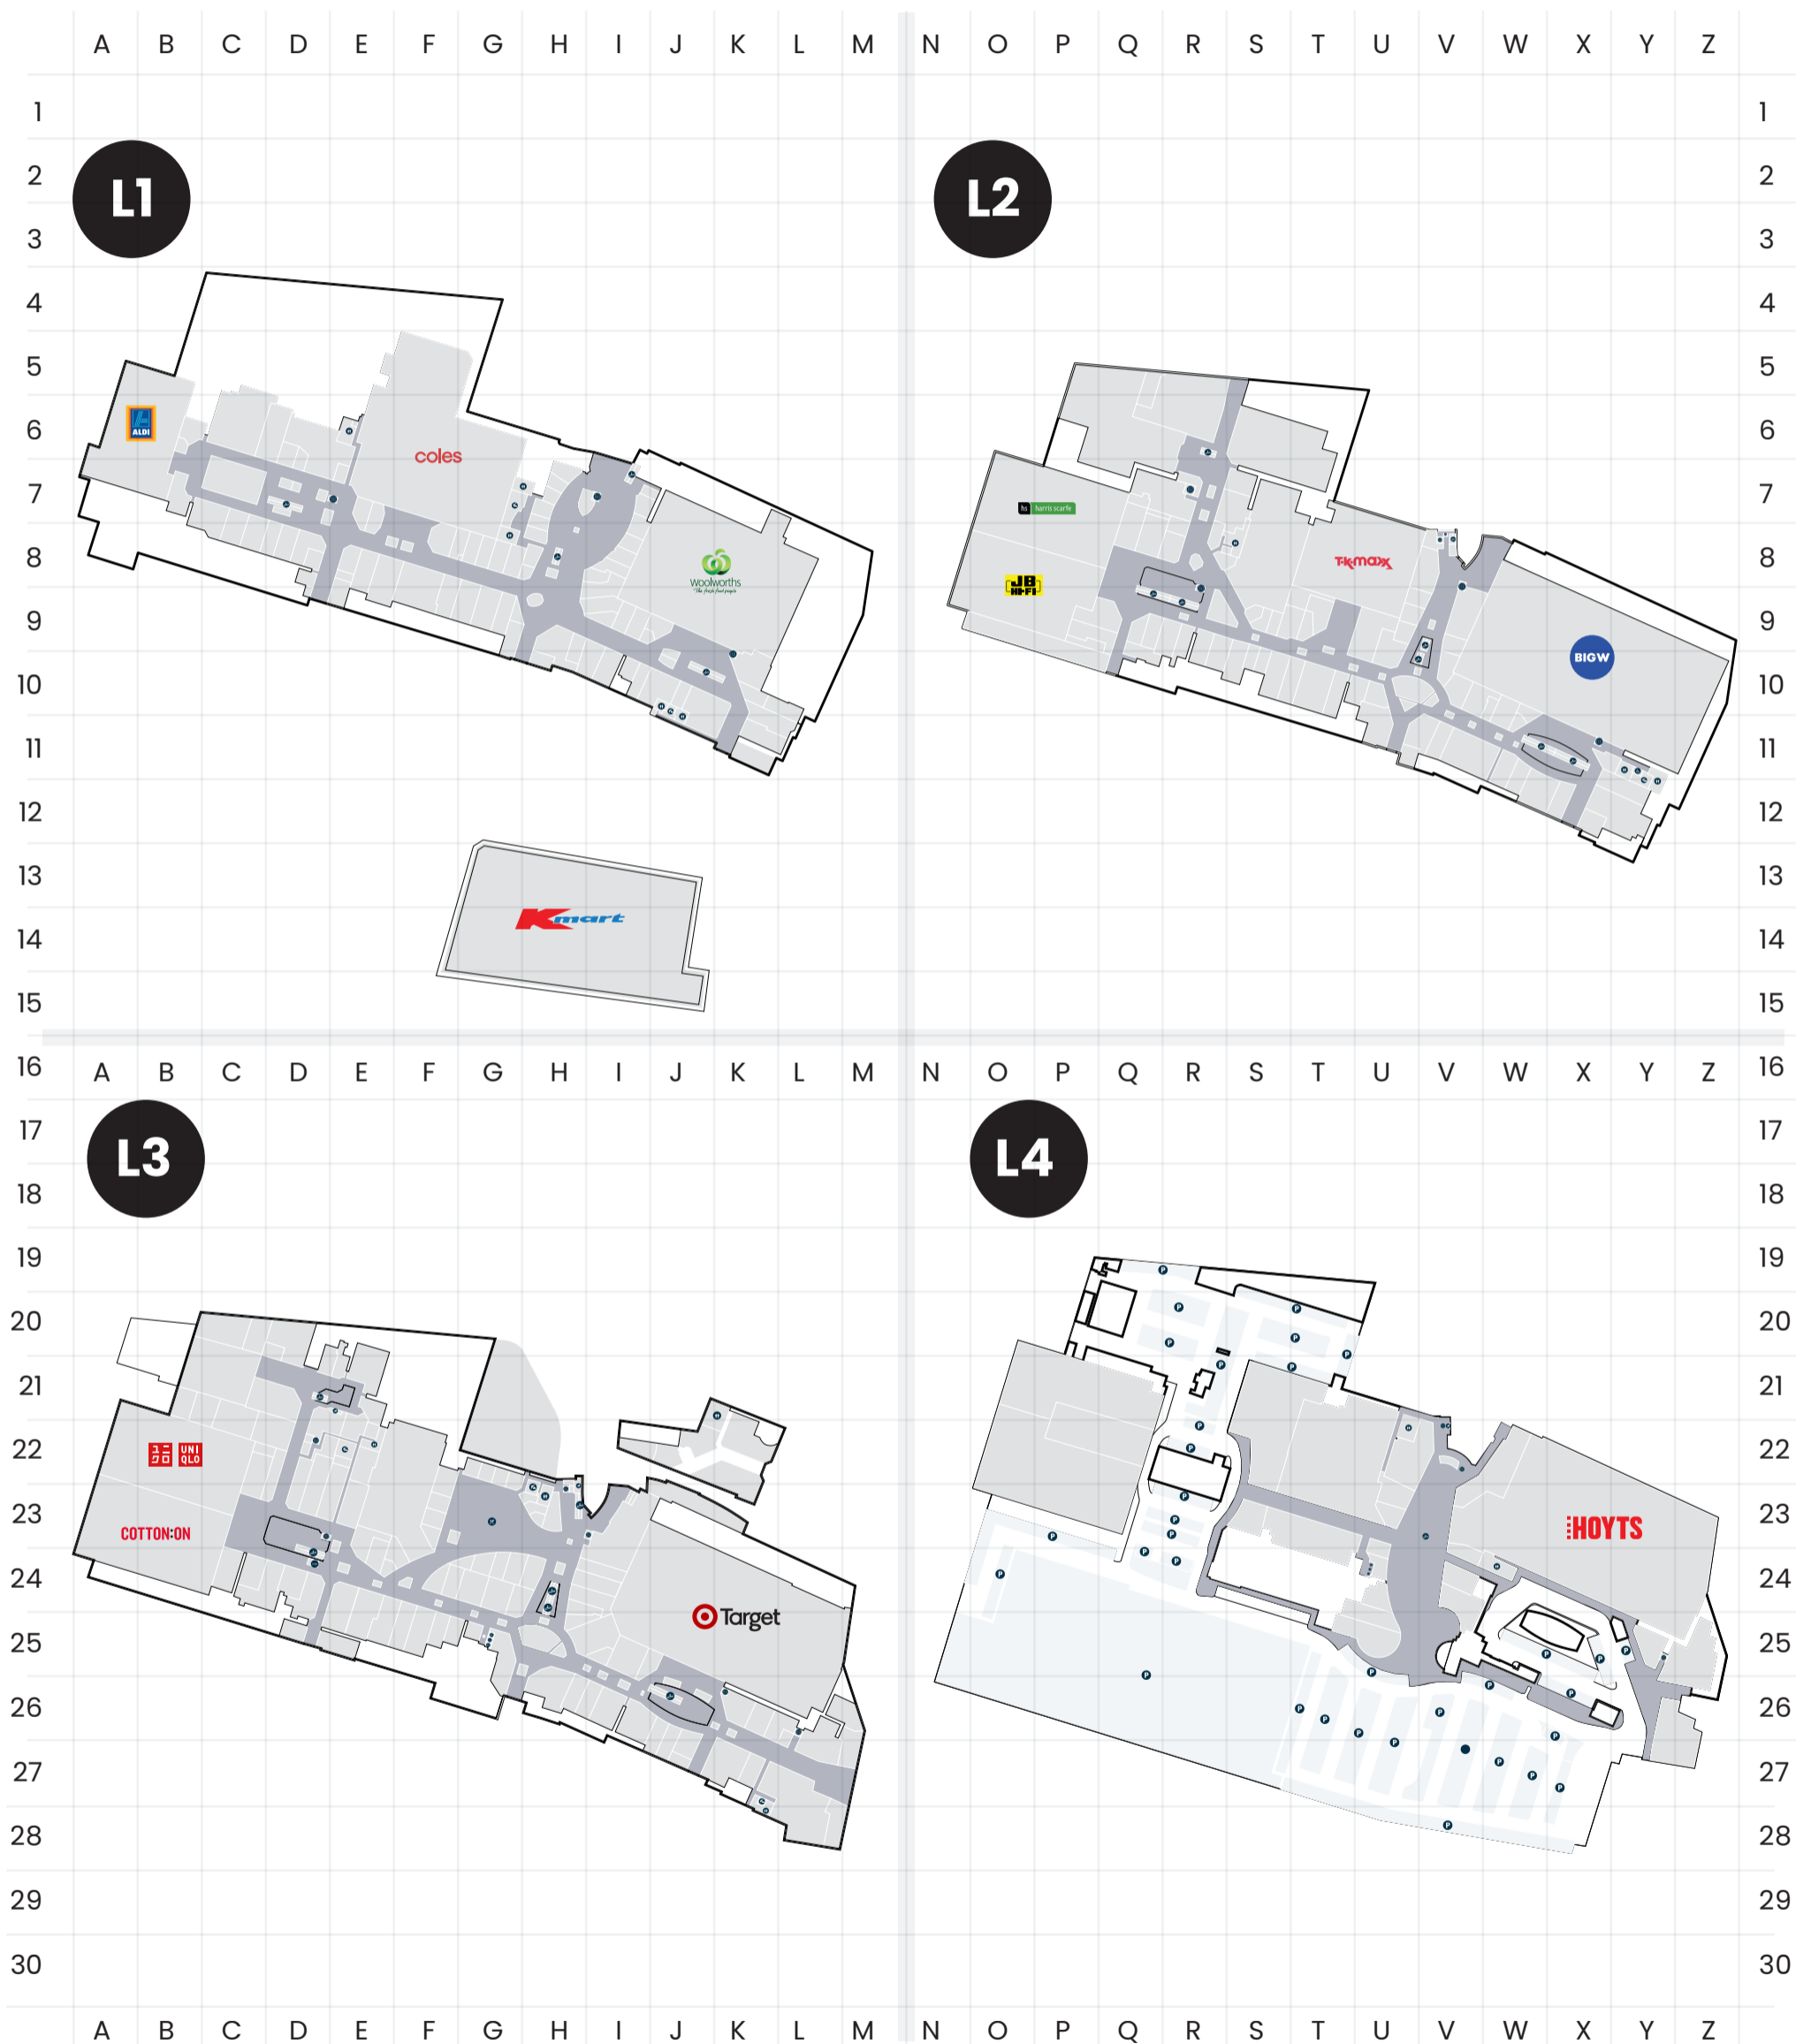

Store Directory

Store Directory

Level	Store	Map
BANKING & FINANCE		
1	Commonwealth Bank	F8
3	Crown Currency Exchange	J25
6	Counting Edge Accountants	Lifts G25
1	Great Southern Bank	I10
1	NAB	E8
3	St George Bank	D21
3	Westpac	D22

Level	Store	Map
BOOKS		
3	QBD Books	I26

Level	Store	Map
CHILDREN'S FASHION & CLOTHING		
2	Carter's Osh Kosh	R9
2	GY Kids	X11
2	Ollie's Place	R9
2	The Trybe	R9

Level	Store	Map
COMMUNICATIONS & PHONE REPAIRS		
1	Gadget Xperts	D7
1	Optus	H9
2	Mobile Experts	Q9
2	Mobile Phone Repair Shop	T9
2	Phone Centre	V10
1	Phone Xperts	H8
3	Phone Xperts	I25
1	Telstra Store	G9
1	Vodafone	G9
2	Vodafone	W11

Level	Store	Map
COMMUNITY		
4	Community Room	R24
3	Stephen Bali MP Office	M26
5	The Smith Family	Lifts G25
7	Uniting Care	Lifts G25
7	Wesley Mission	Lifts G25

Level	Store	Map
DEPARTMENT STORES		
1	Kmart	H14
2	Big W	X10
2	Best & Less	S8
3	Target	K24
2	TK Maxx	U8

Level	Store	Map
DISCOUNT & VARIETY STORES		
2	Daiso	R6
1	Easy Life Gift	H7
CW3	FunChoice Tobacconist	J22
1	King of the Pack	J10
1	Newstalk Agency	D6
3	Nextra Newsagency	K26
2	Red Dollar	V9
2	Roni's	Q7
3	Smiggle	F25
3	The Reject Shop	L27
3	TYPO	H26

Level	Store	Map
ELECTRONICS & HOBBIES		
1	CeX	I9
2	EB Games	W12
2	JB-Hi-Fi	P8
2	Sieffs Music	S7
2	Zing Pop Culture	U11
2	Toymate	S6

Level	Store	Map
ENTERTAINMENT & LEISURE		
4	Hoyts	W23
4	Chou Chou Bebe	S22
4	Timezone and Zone Bowling	T22
4	Kiss My Axe	Y26

Level	Store	Map
FASHION ACCESSORIES		
2	About ACC	S10
3	Colette by Colette Hayman	G24
2	Lids	T9
2	Lovisa	W11
3	Strand	I25
3	Sunglass Hut	C22

Level	Store	Map
FOOD COURT & DINING		
3	Atlantic Fish & Chips	G24
3	Boost Juice	F24
CW3	Butchers Buffet	K22
2	Cafe LeLunar	U9
3	Chambers Fine Coffee	E24
1	Chatime	E7
3	Chotiwalla Indian Cuisine	F24
1	Christophers Cake Shop	C8
3	Cobb & Co	G24
3	De Hawkers	F23
1	Donut King	D7
3	El Jannah	M28
4	Hi Thai	U23
3	Espresso Warriors	I25
1	Fresh Break	D7
3	Gotcha Fresh Tea	E23
1	Gozleme King	D7
4	Grilld	V24
3	Hungry Jacks	F23
1	Istanblue Turkish Kebab	H7
3	KFC	F23
3	Khon Thai	G22
3	Kochi	G24
4	KOU Ramen	U24
4	Max Brenner Chocolate Bar	V24
4	Nandos	U25
4	NeNe Chicken	U24
3	Krispy Kreme	H24
3	1917 Lanzhou Beef Noodles	G22
2	Leaf Cafe & Co	X11
4	Mad Mex Fresh Mexican Grill	V24
3	McDonalds	F22
1	Miguitos Ice Cream	I7
3	Milk Flower	G22
2	Nadias Cafe	S8
4	Noodle and Dumpling at Westpoint	U24
1	Noodle Times	I8
1	Pattisons Patisserie	E8
4	Pho Pasteur	U23
3	Oporto	G22
1	Pizza Hut Express	H7
1	Rolld	E7
1	Sehaj Indian Food and Sweets	I8
1	Smiling Dumplings & Noodles	D8
1	Soul Origin	H9
3	Stacked	G22
4	Street Food Collective	U22
1	Subway	H7
2	Summer Vibe	V9
1	Sushi Hub	E8
3	Sushi Hub	H23
4	Sushi Maru	U23
1	Sweetie Ice Cream and Frozen Yogurt	J10
3	Taco Bell	H23
1	The Coffee Emporium	D7
1	Top Juice	H8
CW3	Town Tavern	K22
4	Volcanos Steakhouse	W22
3	Wildflower Society	J26
3	Yatai Ozeki	H23
1	Yori Yori	H7
1	Yummy Tummy	I8

Level	Store	Map
FRESH FOOD		
1	Bakers Delight	D8
1	Breadtop	D6
1	Cake Time	J10
1	Chicken Market	E7
1	Costis at Westpoint	B7
1	MD Meats	C7
1	Vic's Chicken	J9
1	Westpoint Deli	C8
1	Westpoint Growers	C7
1	Sutcliffe Meats	E8